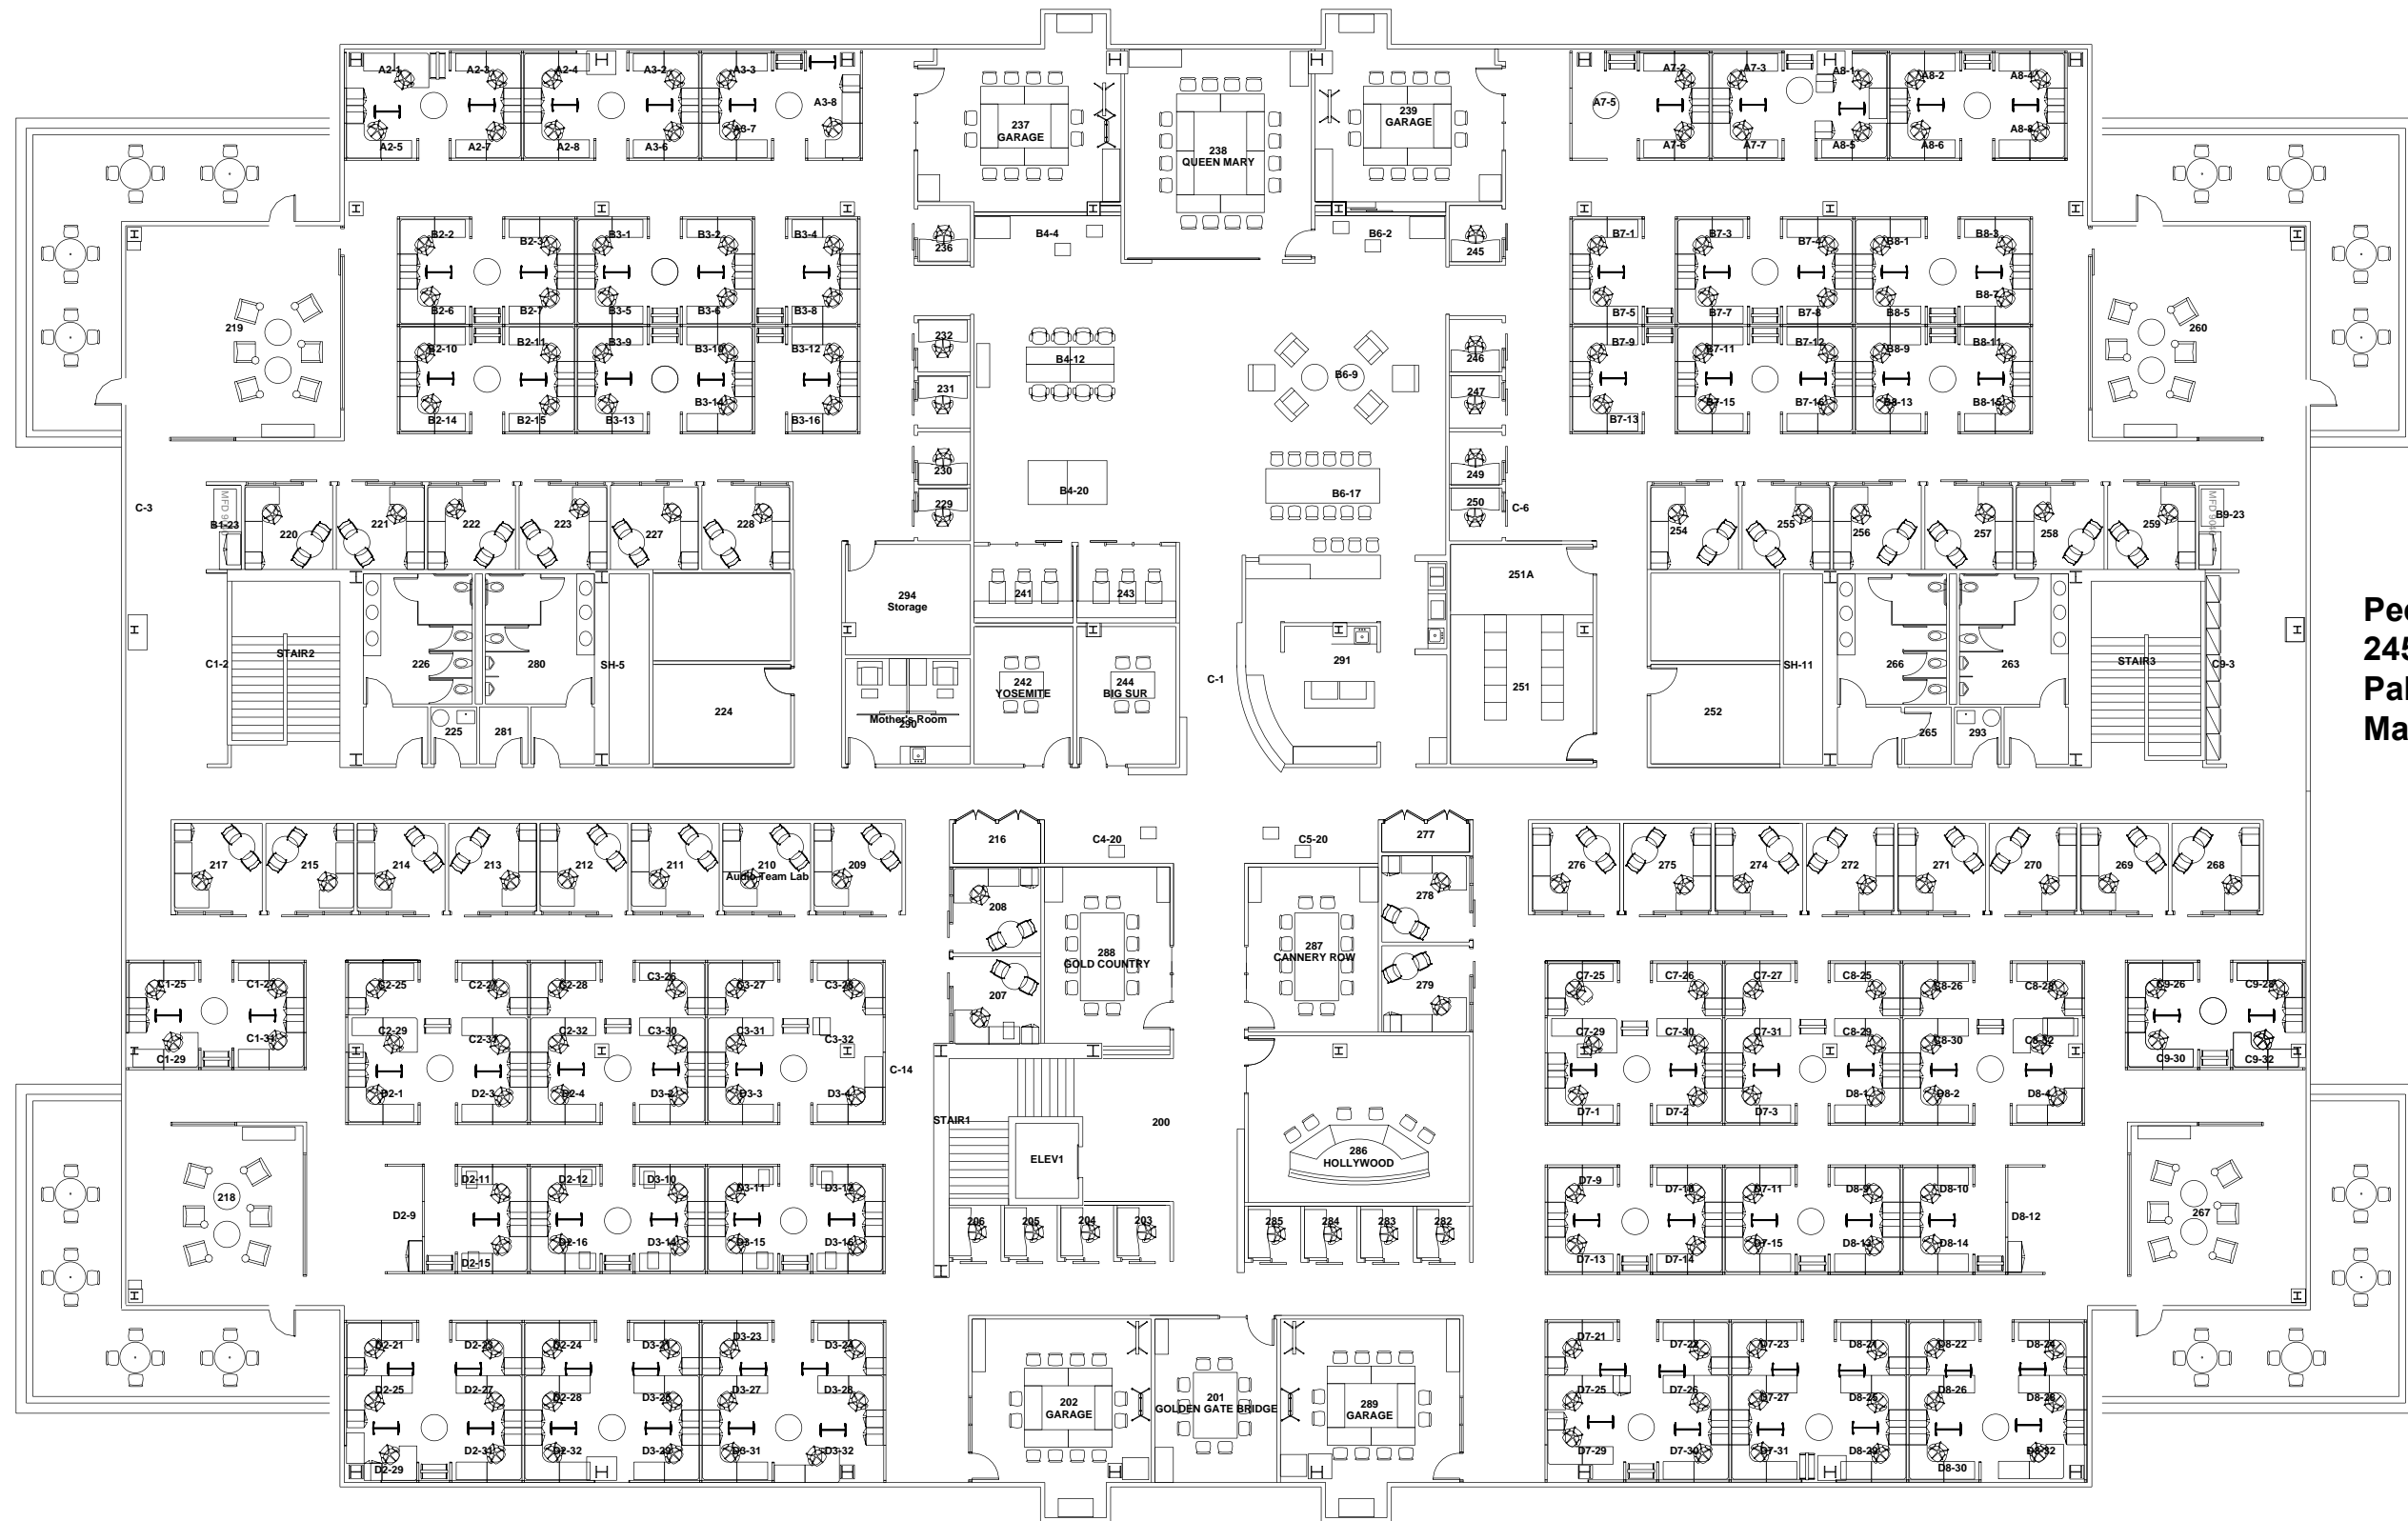

MILPITAS II-B: 870 ALDER DR. FIRST FLOOR

BUILDING SIZE: 82,325 SF

Peery/Arrillaga
2450 Watson Court
Palo Alto, CA 94303:
Main: 650-618-7000

SJ-31
870 Alder Drive MILPITAS CALIFORNIA 95035
1ST FLOOR
Portfolio: As Built

Peery/Arrillaga
2450 Watson Court
Palo Alto, CA 94303:
Main: 650-618-7000

MILPITAS II-B: 870 ALDER DR.
SECOND FLOOR

BUILDING SIZE: 82,325 SF

SJ-31
 870 Alder Drive MILPITAS CALIFORNIA 95035
2ND FLOOR
 Portfolio: As Built