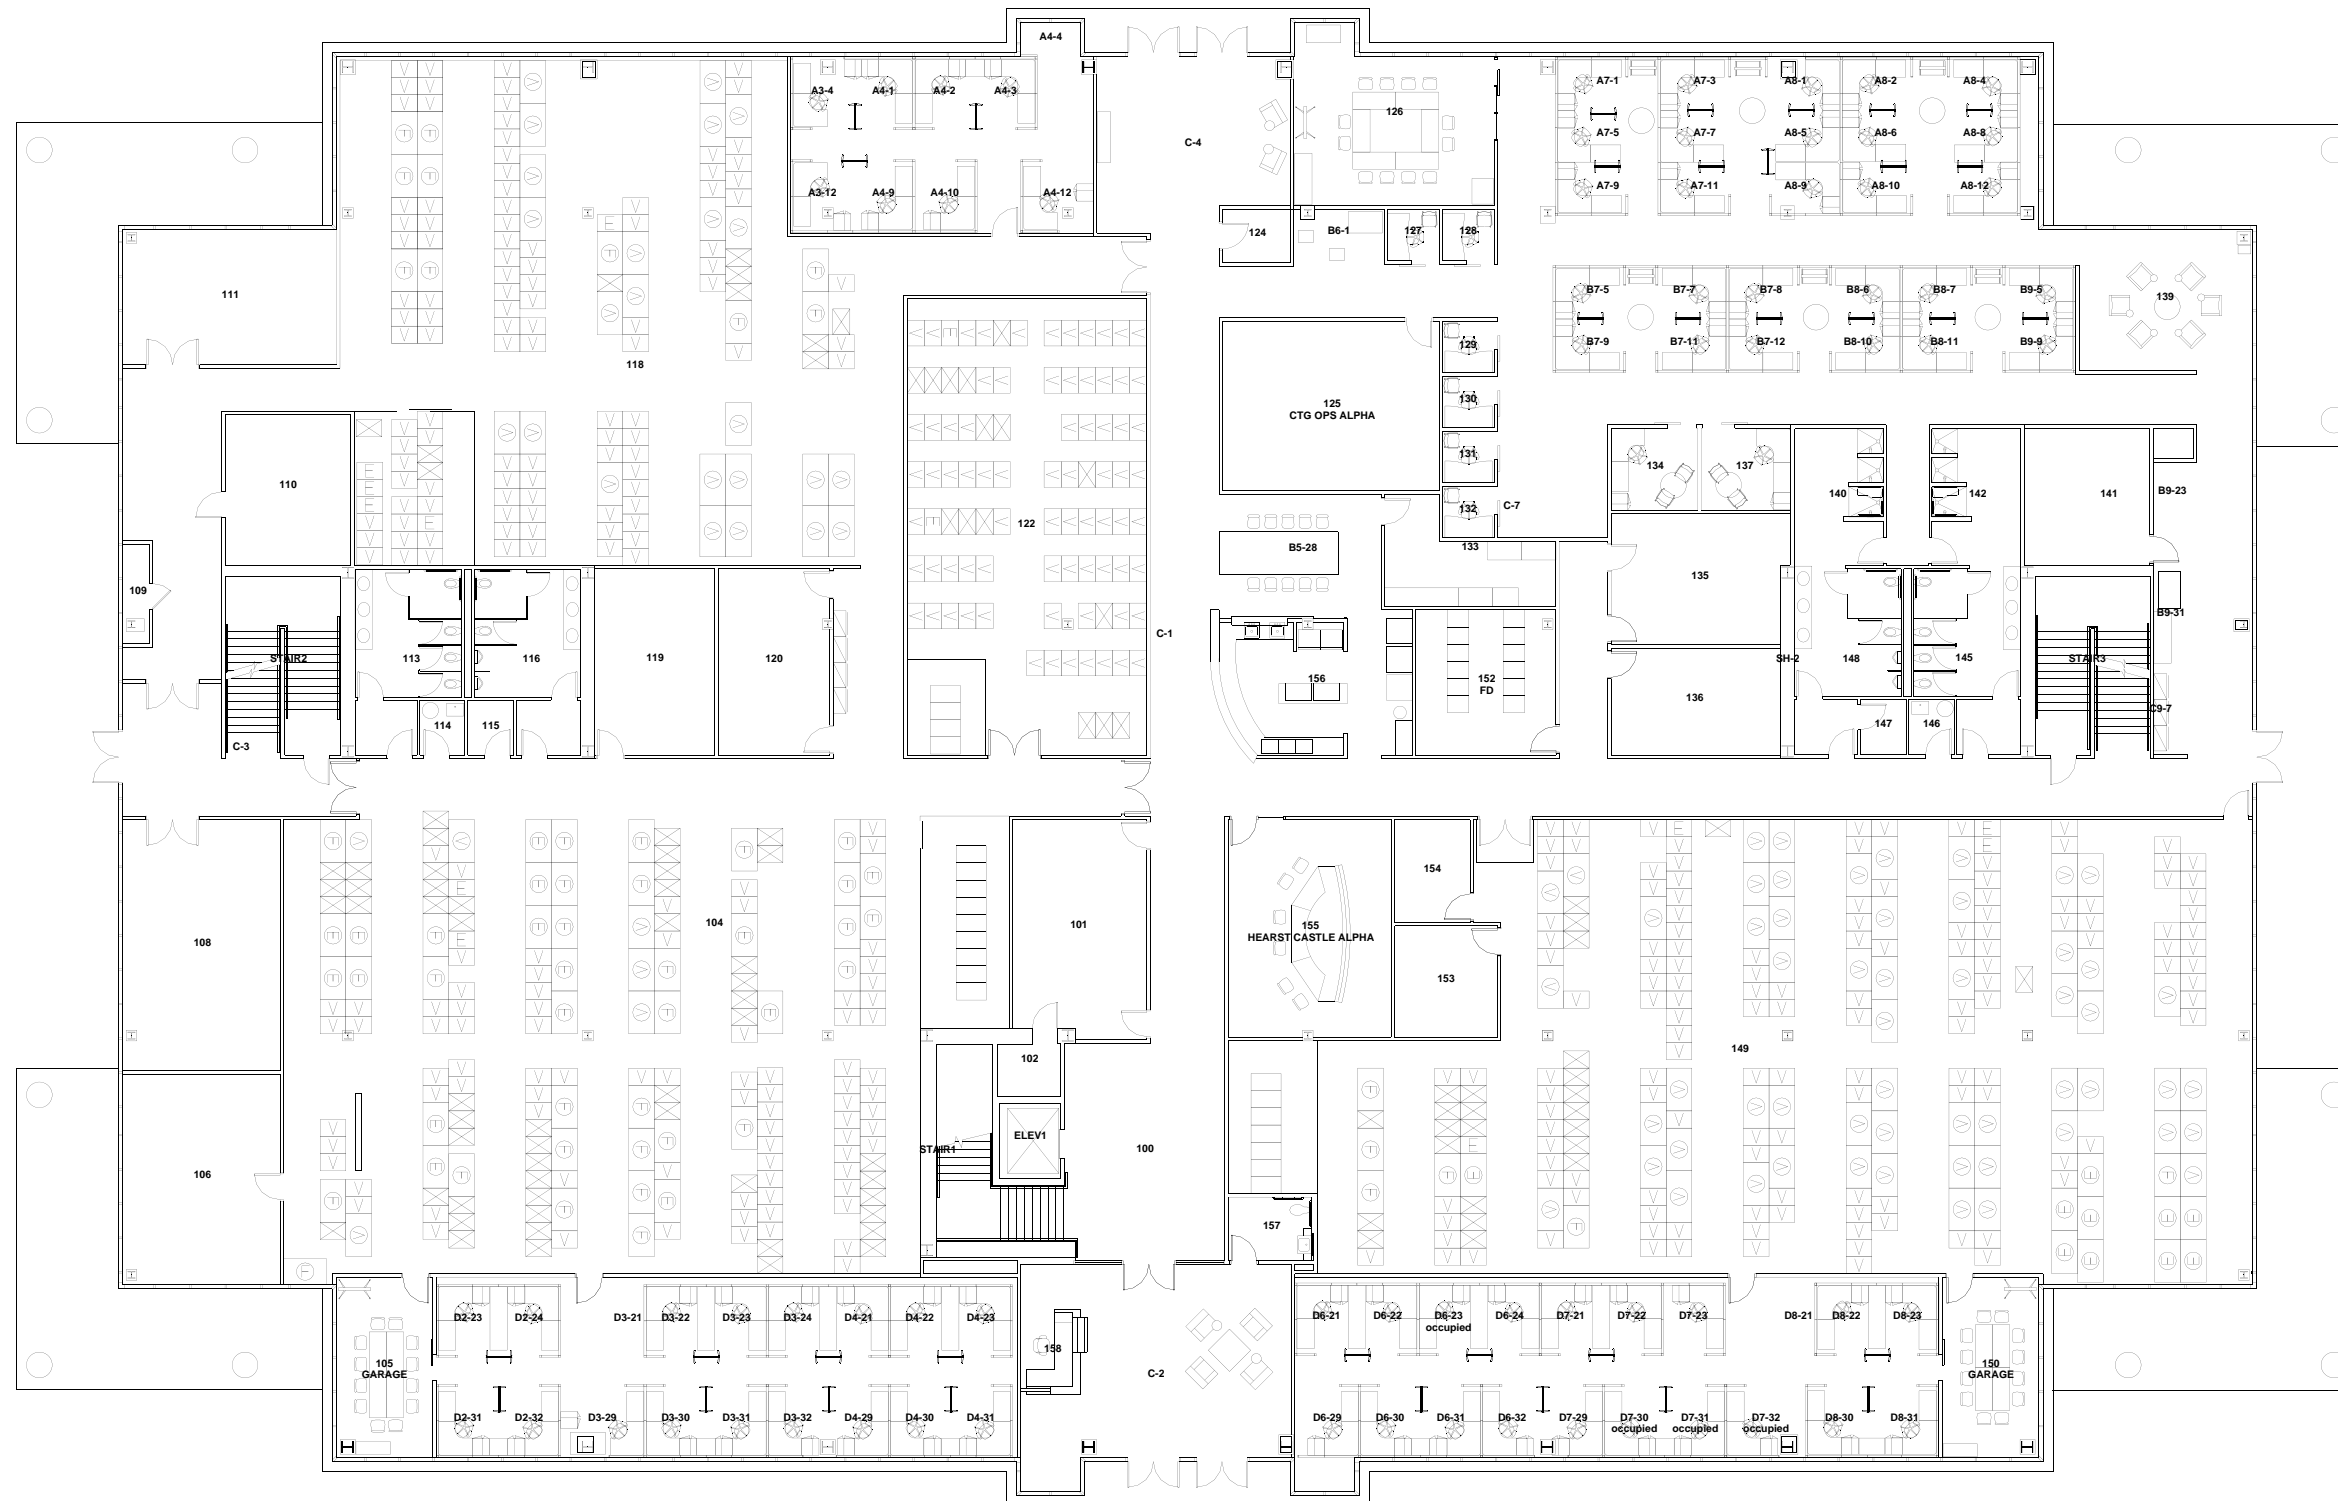

MILPITAS II-B: 870 ALDER DR. FIRST FLOOR

BUILDING SIZE: 82,325 SF

Peery/Arrillaga
2450 Watson Court
Palo Alto, CA 94303:
Main: 650-618-7000

SJ-31
870 Alder Drive MILPITAS CALIFORNIA 95035
1ST FLOOR
Portfolio: As Built

Peery/Arrillaga
2450 Watson Court
Palo Alto, CA 94303:
Main: 650-618-7000

MILPITAS II-B: 870 ALDER DR.
SECOND FLOOR

BUILDING SIZE: 82,325 SF

SJ-31
 870 Alder Drive MILPITAS CALIFORNIA 95035
2ND FLOOR
 Portfolio: As Built