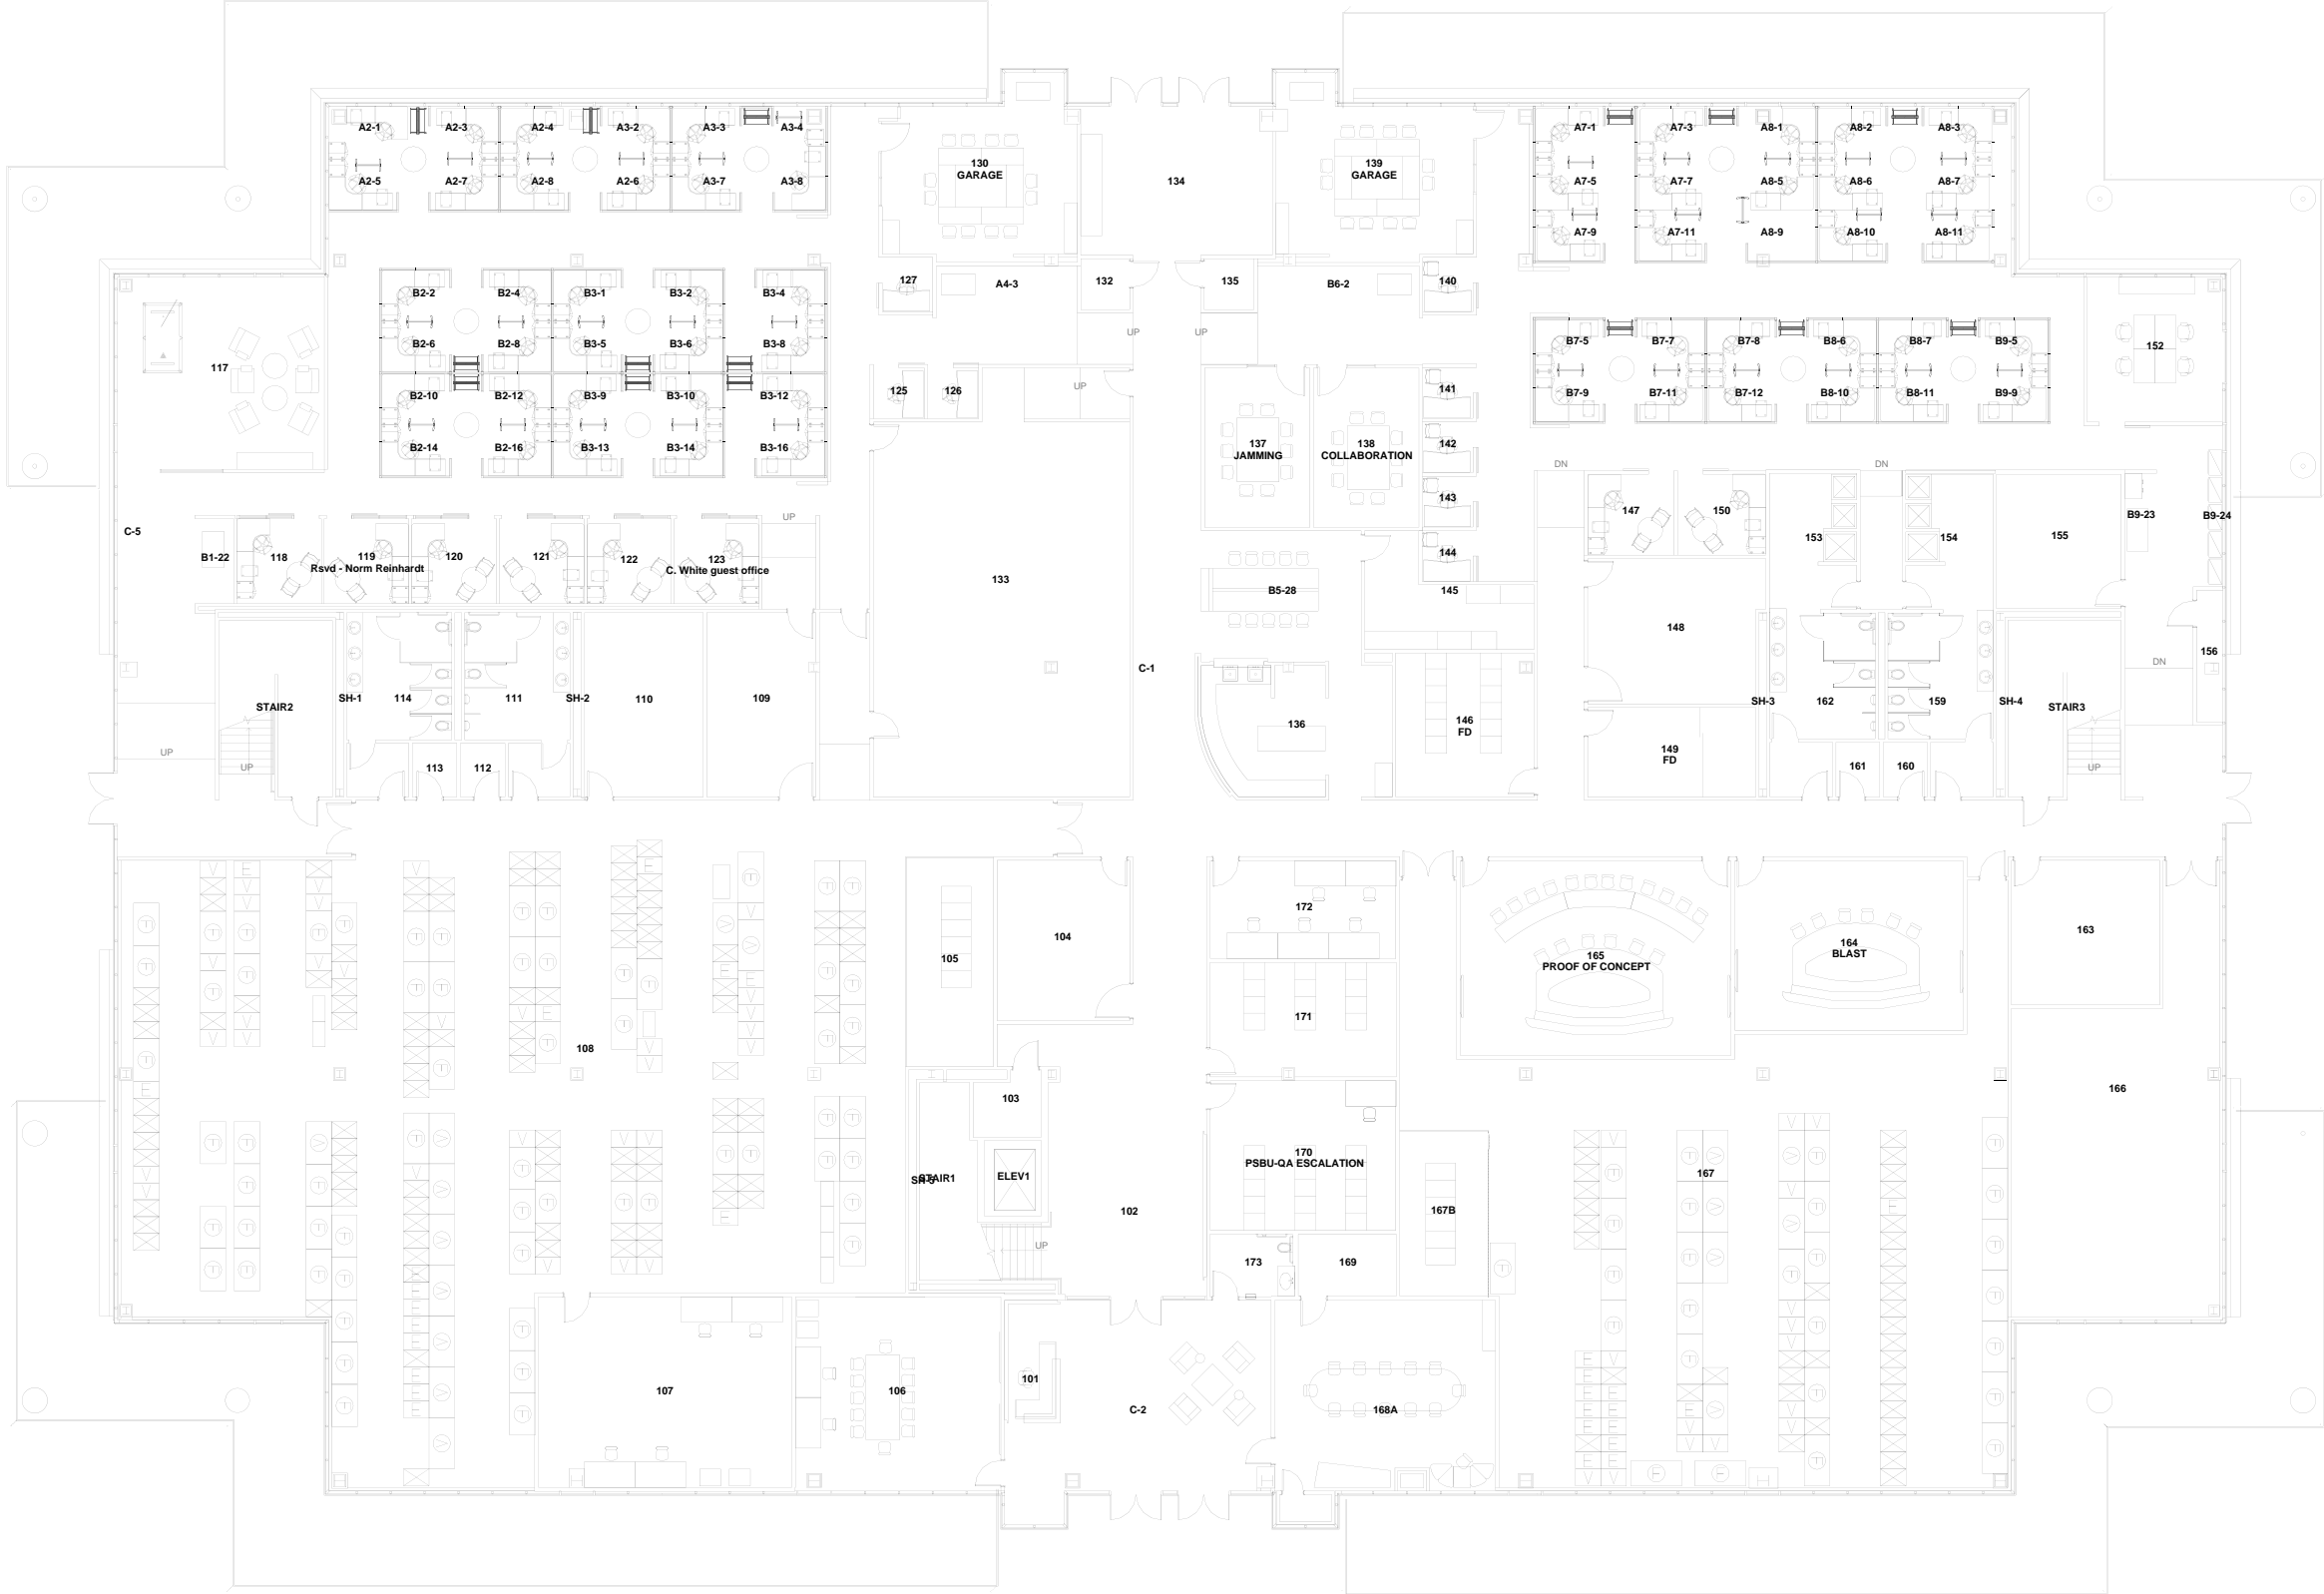

MILPITAS II-E: 1020 MCCARTHY BLVD. FIRST FLOOR

BUILDING SIZE: 82,325 SF

Peery/Arrillaga
2450 Watson Court
Palo Alto, CA 94303
Main: 650-618-7000

NORTH

SJ-28
1020 McCarthy Blvd MILPITAS CALIFORNIA 95035
1ST FLOOR
Portfolio: As Built

SECOND FLOOR

Peery/Arrillaga
2450 Watson Court
Palo Alto, CA 94303
Main: 650-618-7000

SJ-28
1020 McCarthy Blvd MILPITAS CALIFORNIA 95035
2ND FLOOR
Portfolio: As Built