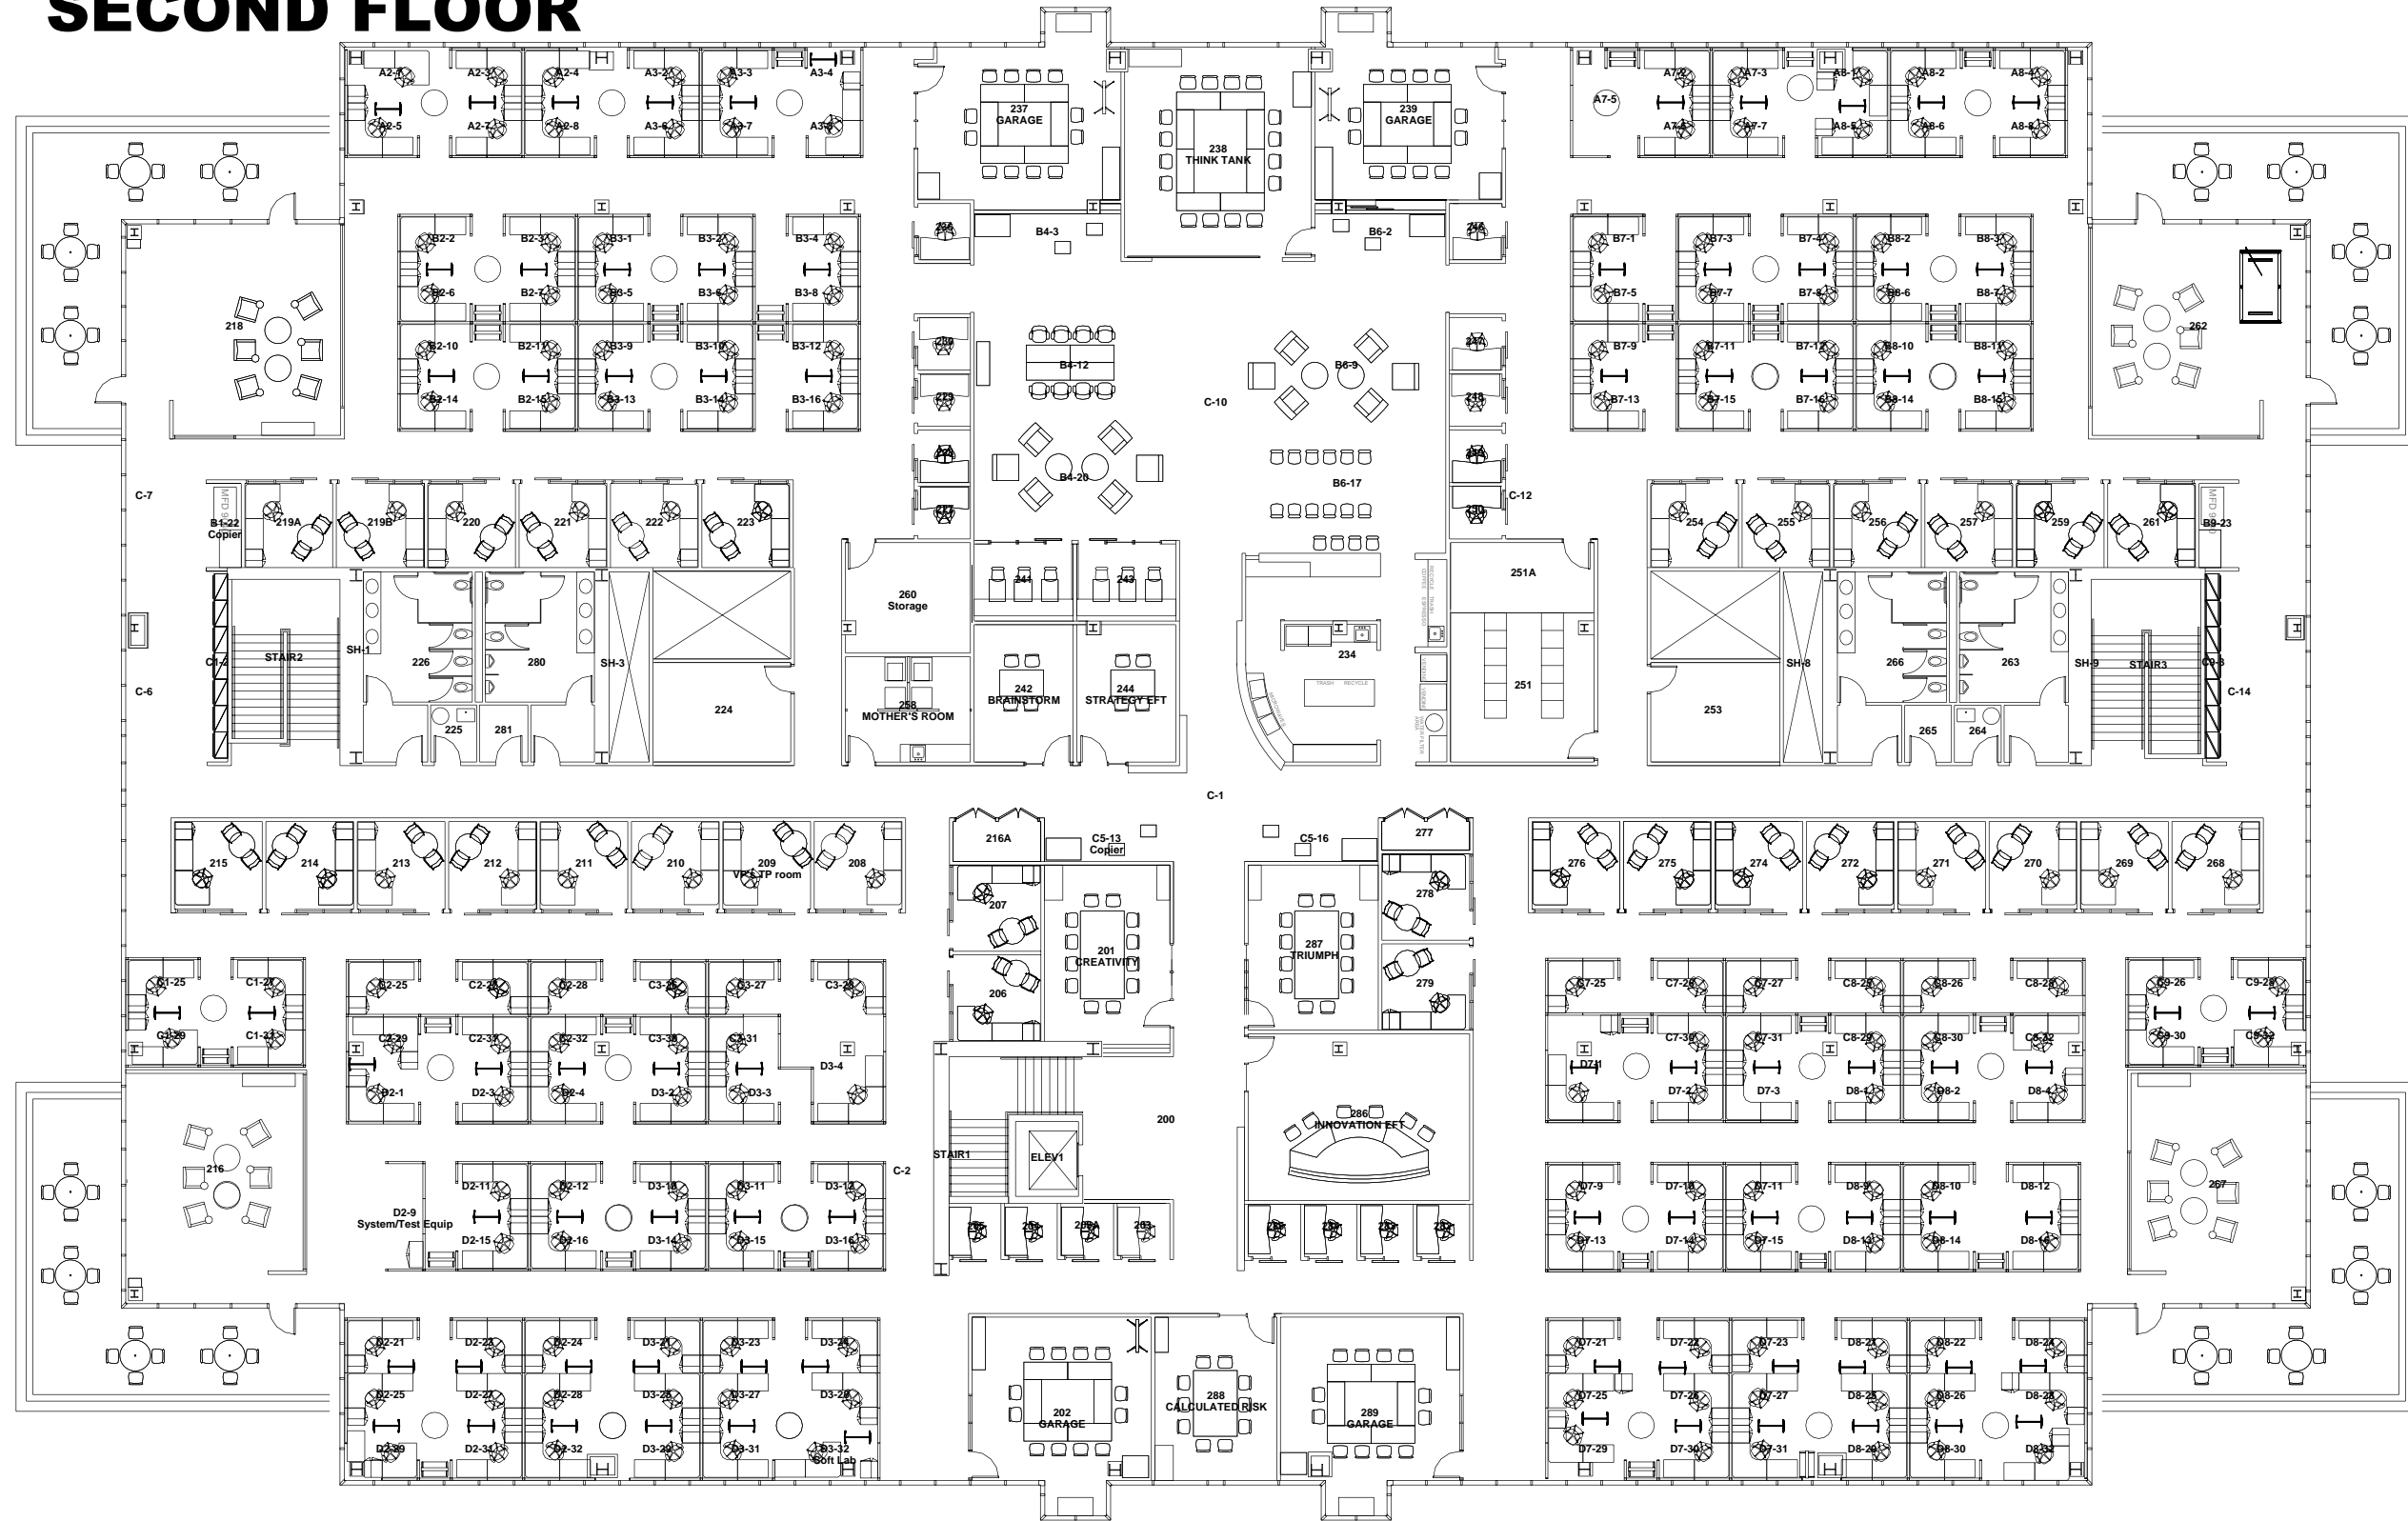

MILPITAS II-E: 1020 MCCARTHY BLVD. FIRST FLOOR

BUILDING SIZE: 82,325 SF

Peery/Arrillaga
2450 Watson Court
Palo Alto, CA 94303
Main: 650-618-7000

NORTH

SJ-28
1020 McCarthy Blvd MILPITAS CALIFORNIA 95035
1ST FLOOR
Portfolio: As Built

SECOND FLOOR

Peery/Arrillaga
2450 Watson Court
Palo Alto, CA 94303
Main: 650-618-7000

SJ-28
1020 McCarthy Blvd MILPITAS CALIFORNIA 95035
2ND FLOOR
Portfolio: As Built