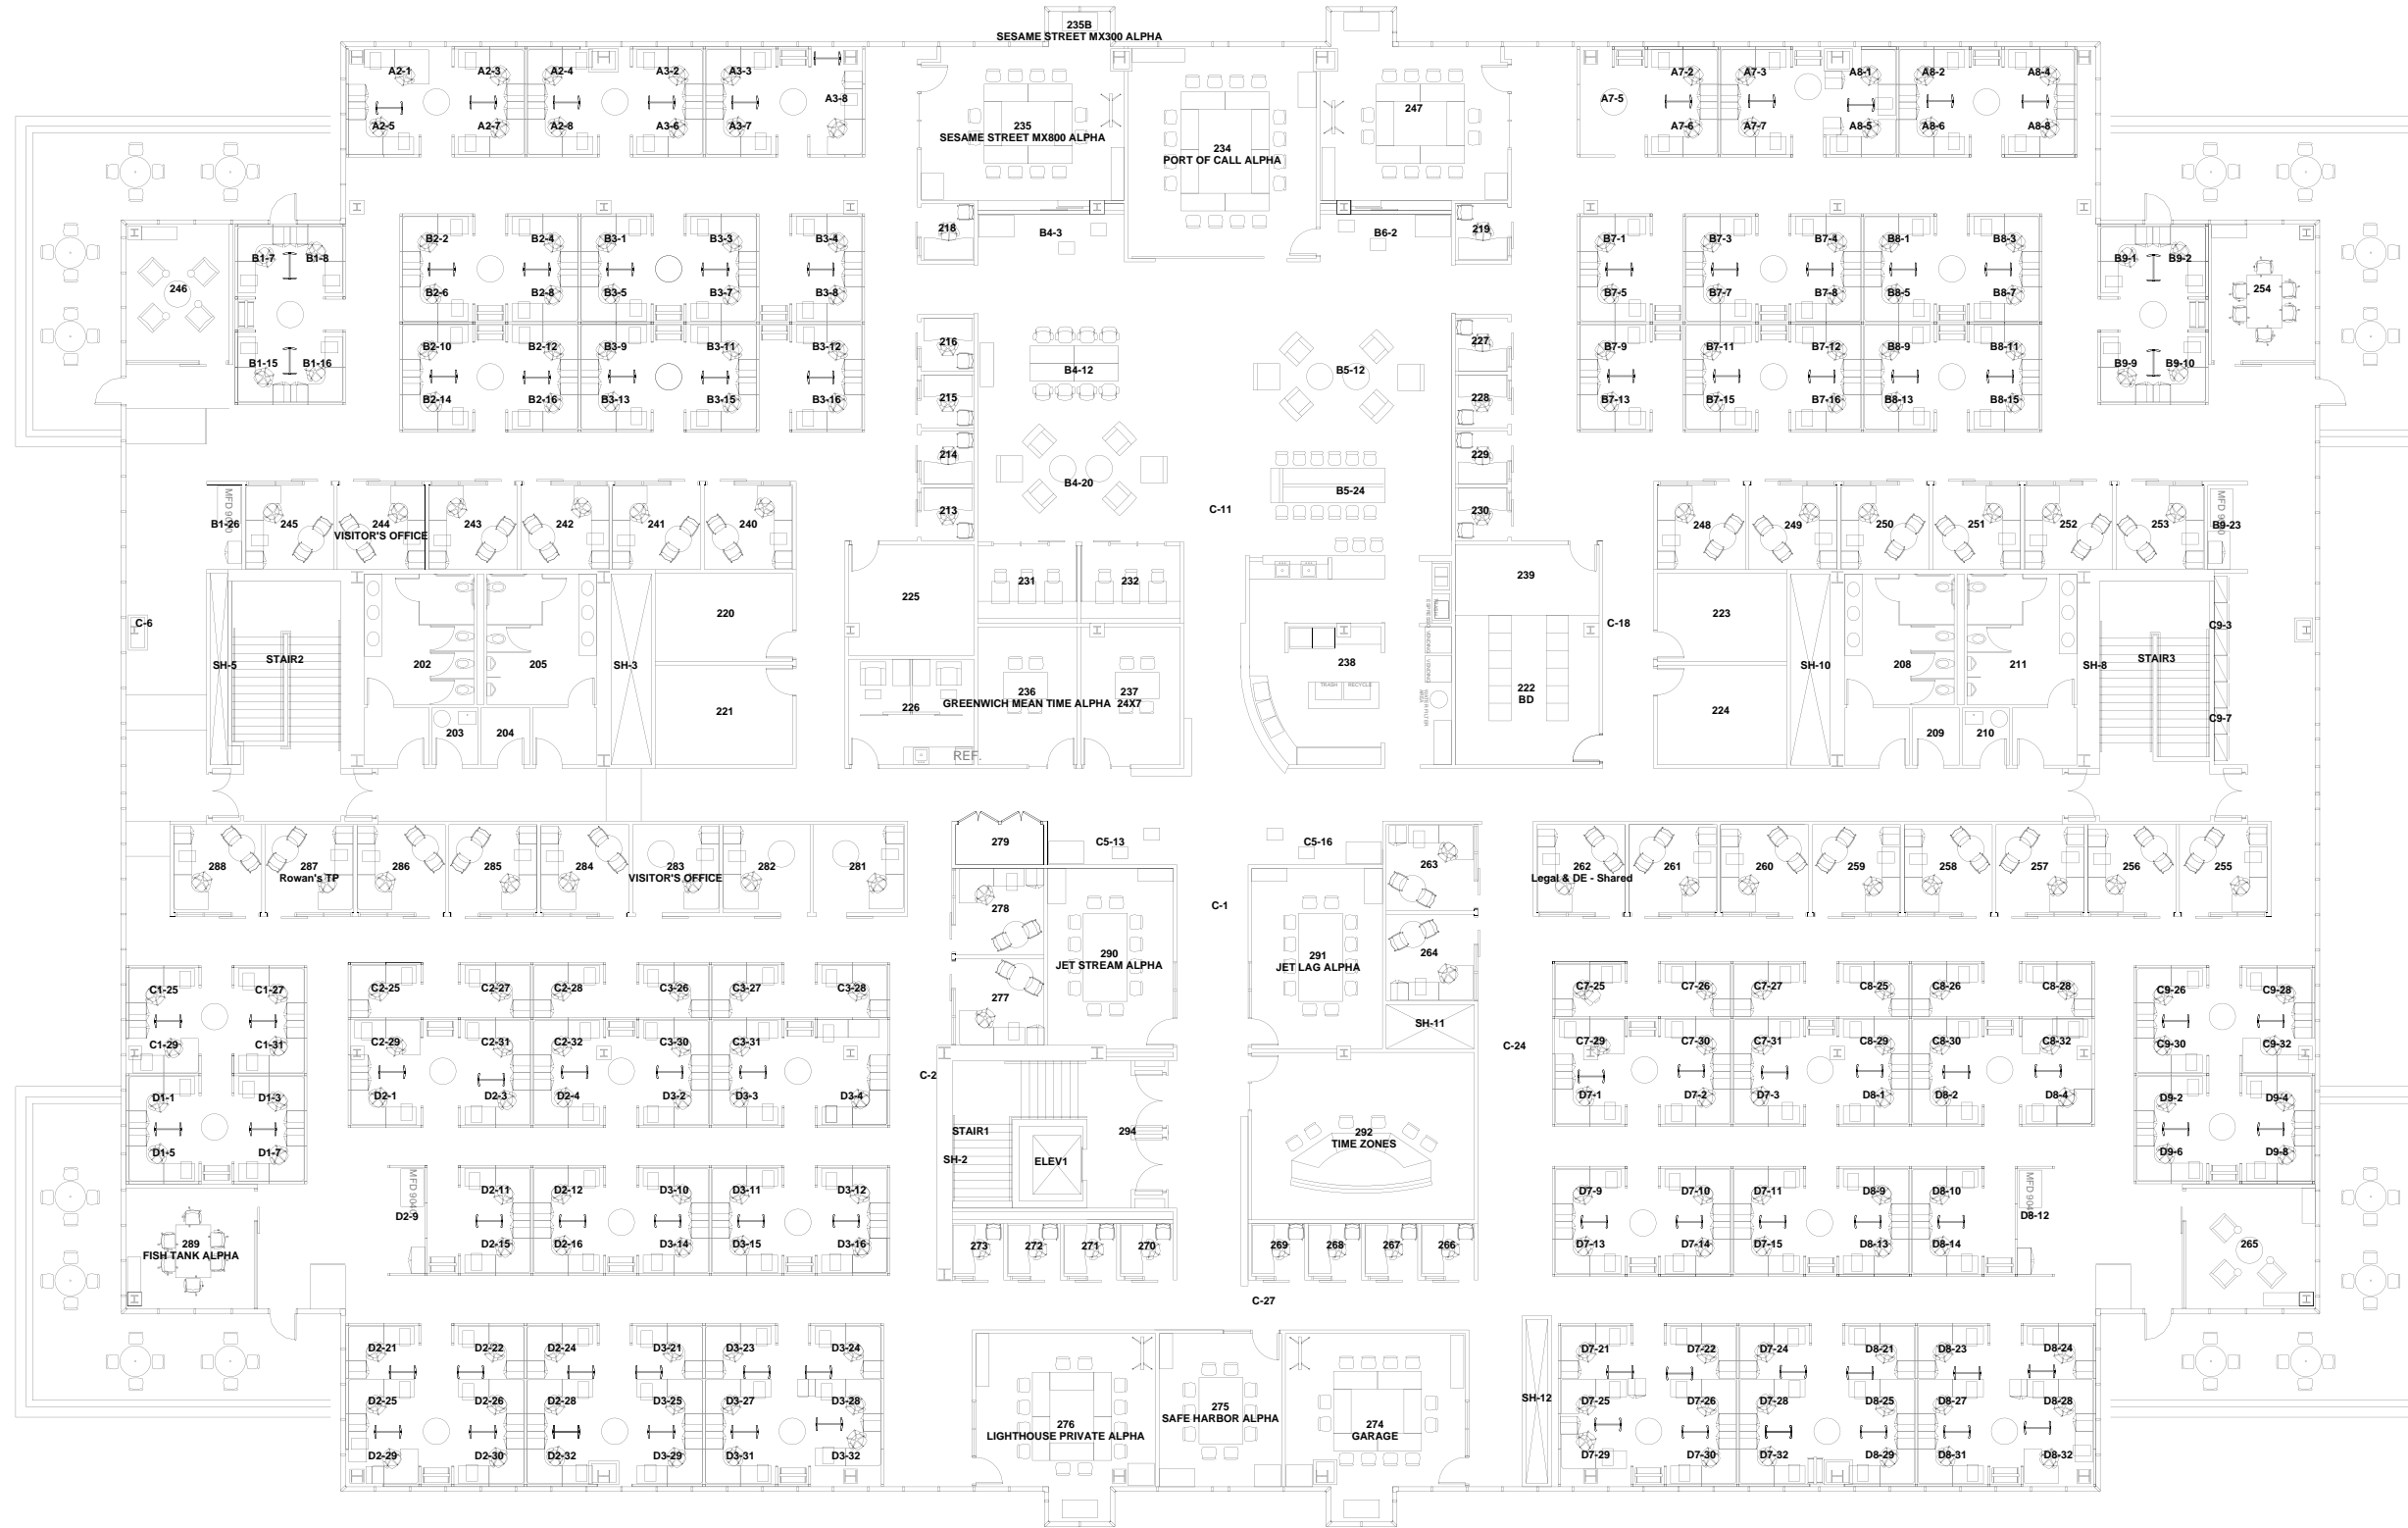

MILPITAS II-C: 707 TASMAN DRIVE

FIRST FLOOR

BUILDING SIZE: 82,325 SF

Peery/Arrillaga
2450 Watson Court
Palo Alto, CA 94303
Main: 650-618-7000

SJ-30
707 Tasman Drive MILPITAS CALIFORNIA 95035

1ST FLOOR
Portfolio: As Built

**MILPITAS II-C: 707 TASMAN DRIVE
SECOND FLOOR**

BUILDING SIZE: 82,325 SF

**Peery/Arrillaga
2450 Watson Court
Palo Alto, CA 94303
Main: 650-618-7000**

SJ-30
707 Tasman Drive MILPITAS CALIFORNIA 95035
2ND FLOOR
Portfolio: As Built