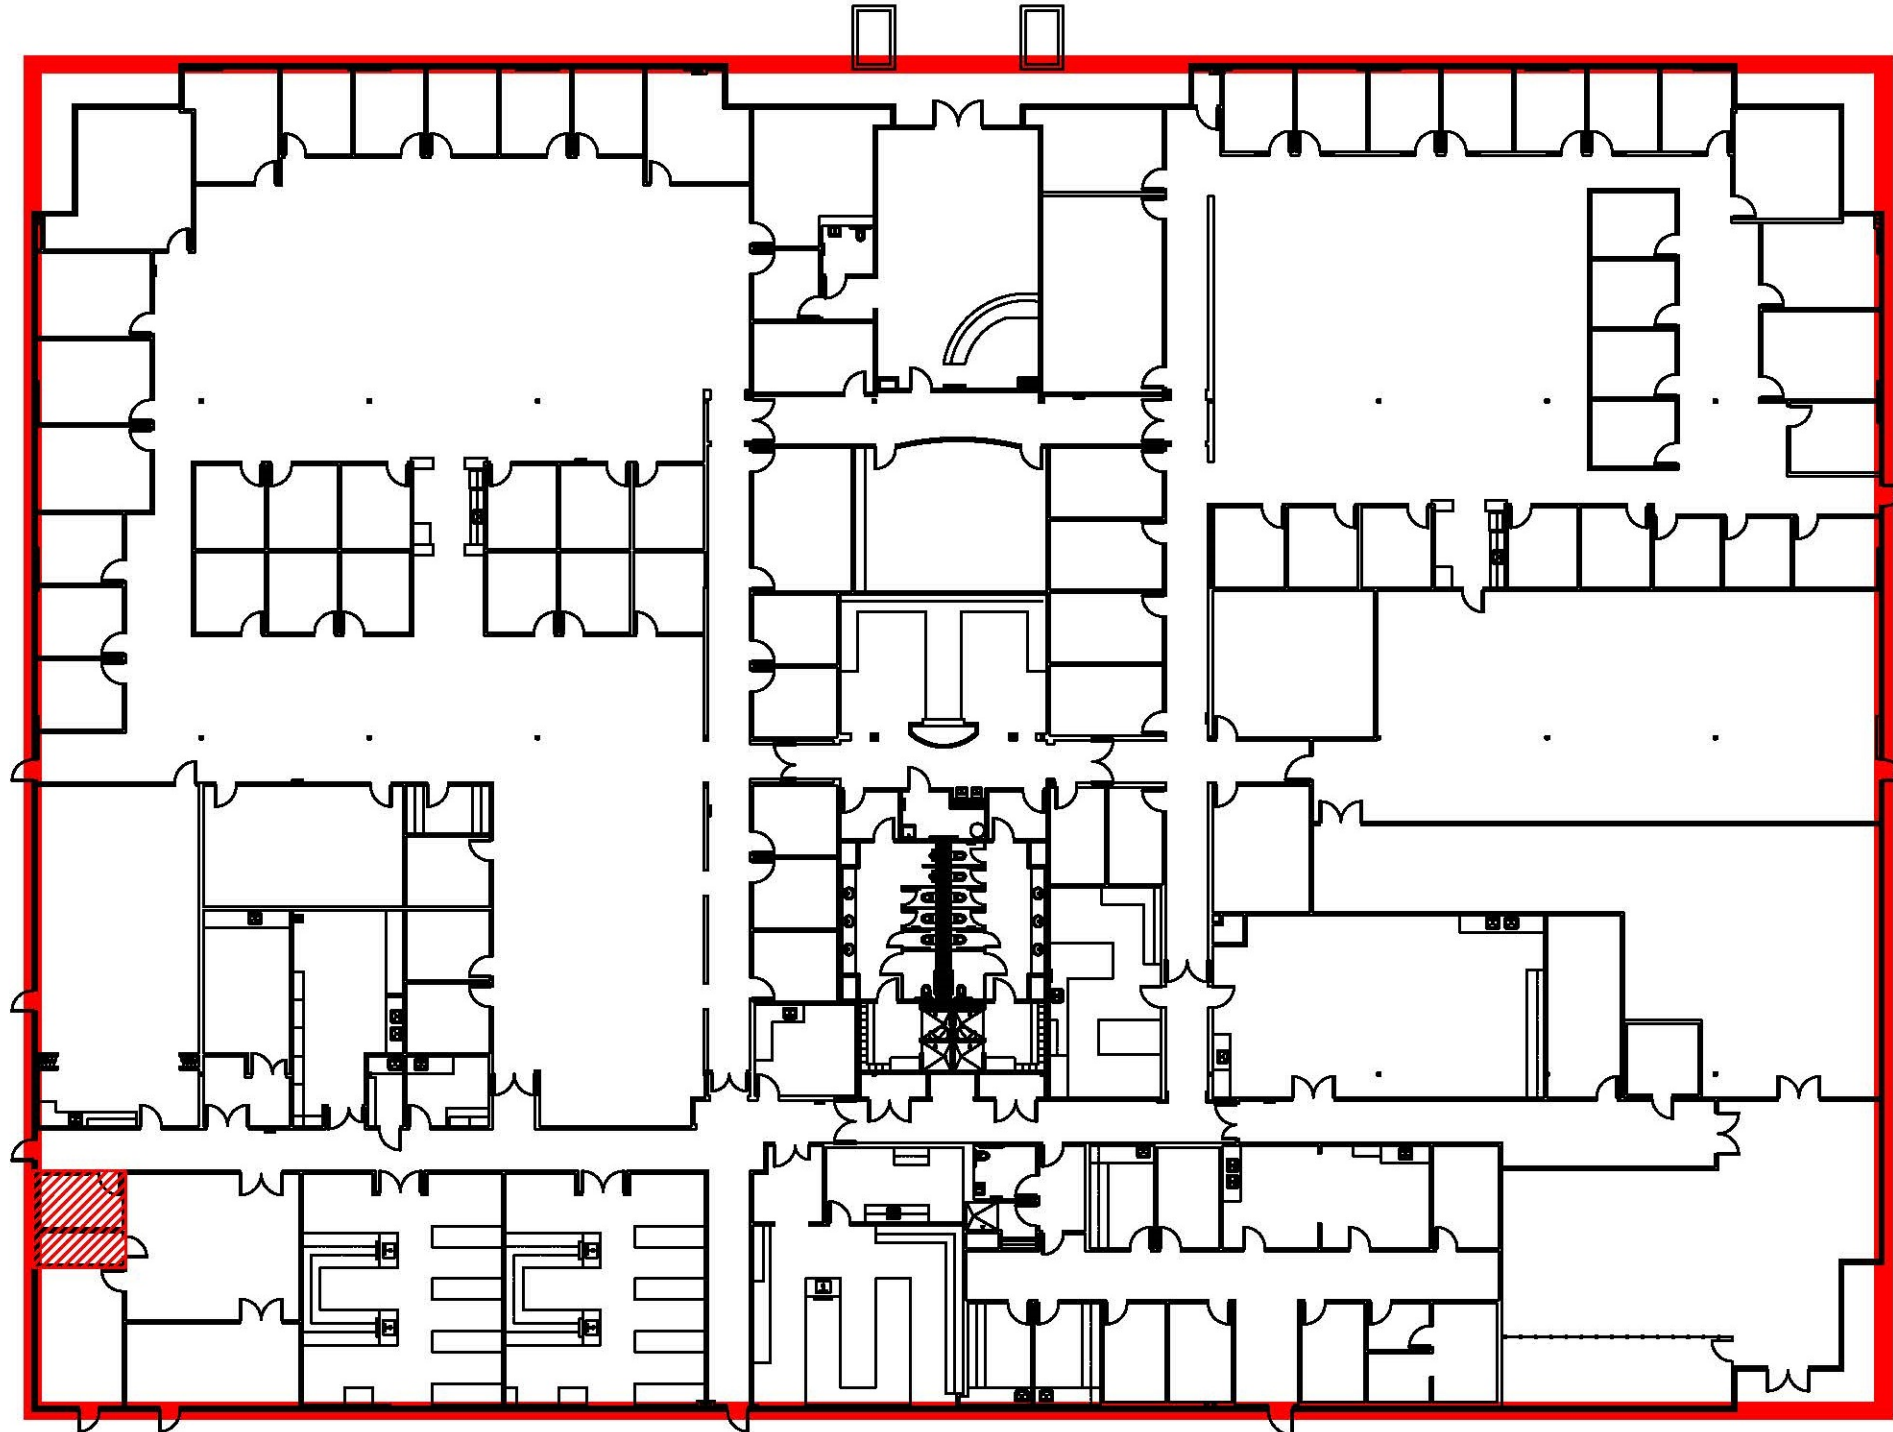

50,688 SF AVAILABLE

John Arrillaga
Main: 650-618-7000
Mobile: 415-640-3010

34700 Campus Drive, Fremont, CA

Peery/Arrillaga
2450 WATSON COURT
PALO ALTO, CA 94303
TEL (650) 618-7000
FAX (650) 618-7800
www.peery-arrillaga.com