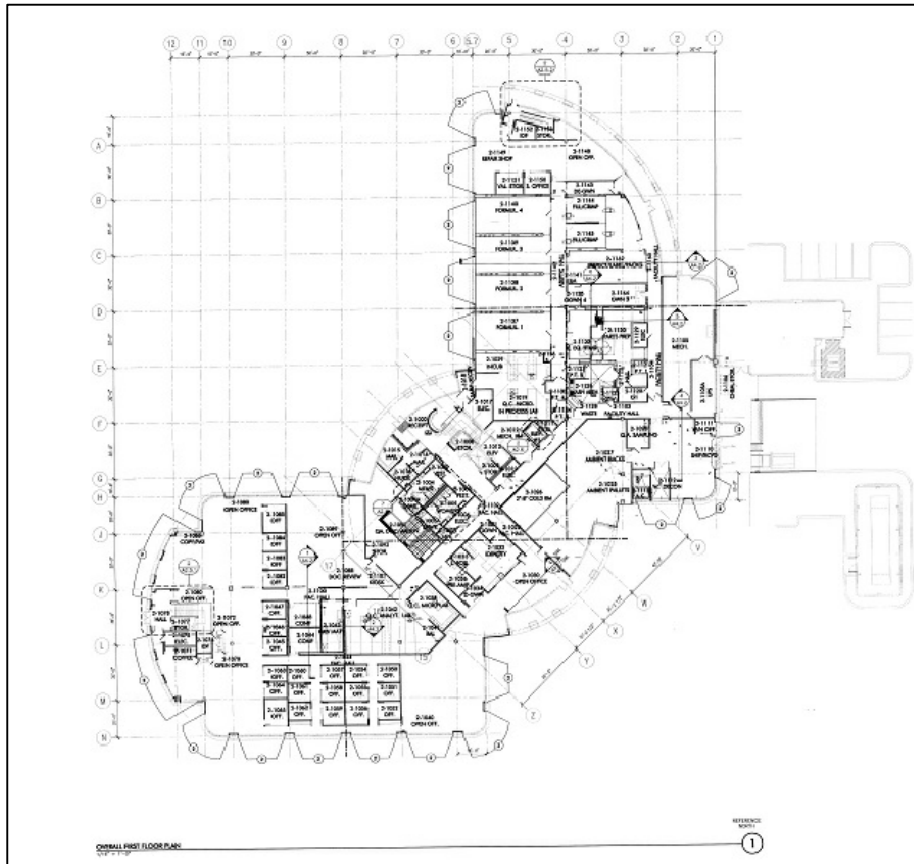

115,945 SF TOTAL AVAILABLE

John Arrillaga
Main: 650-618-7000
Mobile: 415-640-3010

PA Peery/Arrillaga
2450 Watson Court
Palo Alto, CA 94303
TEL (650) 618-7000
FAX (650) 618-7800
www.peery-arrillaga.com

FLOOR PLANS: 6800 Dumbarton Circle Fremont, CA