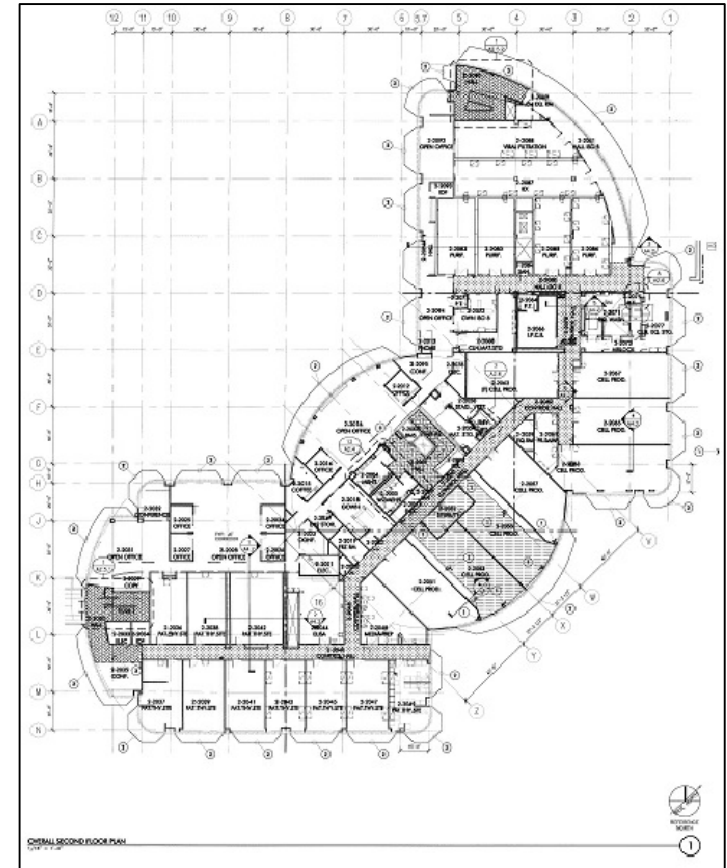

115,945 SF TOTAL AVAILABLE

John Arrillaga
Main: 650-618-7000
Mobile: 415-640-3010

PA Peery/Arrillaga
2450 Watson Court
Palo Alto, CA 94303
TEL (650) 618-7000
FAX (650) 618-7800
www.peery-arrillaga.com

FLOOR PLANS: 6800 Dumbarton Circle Fremont, CA