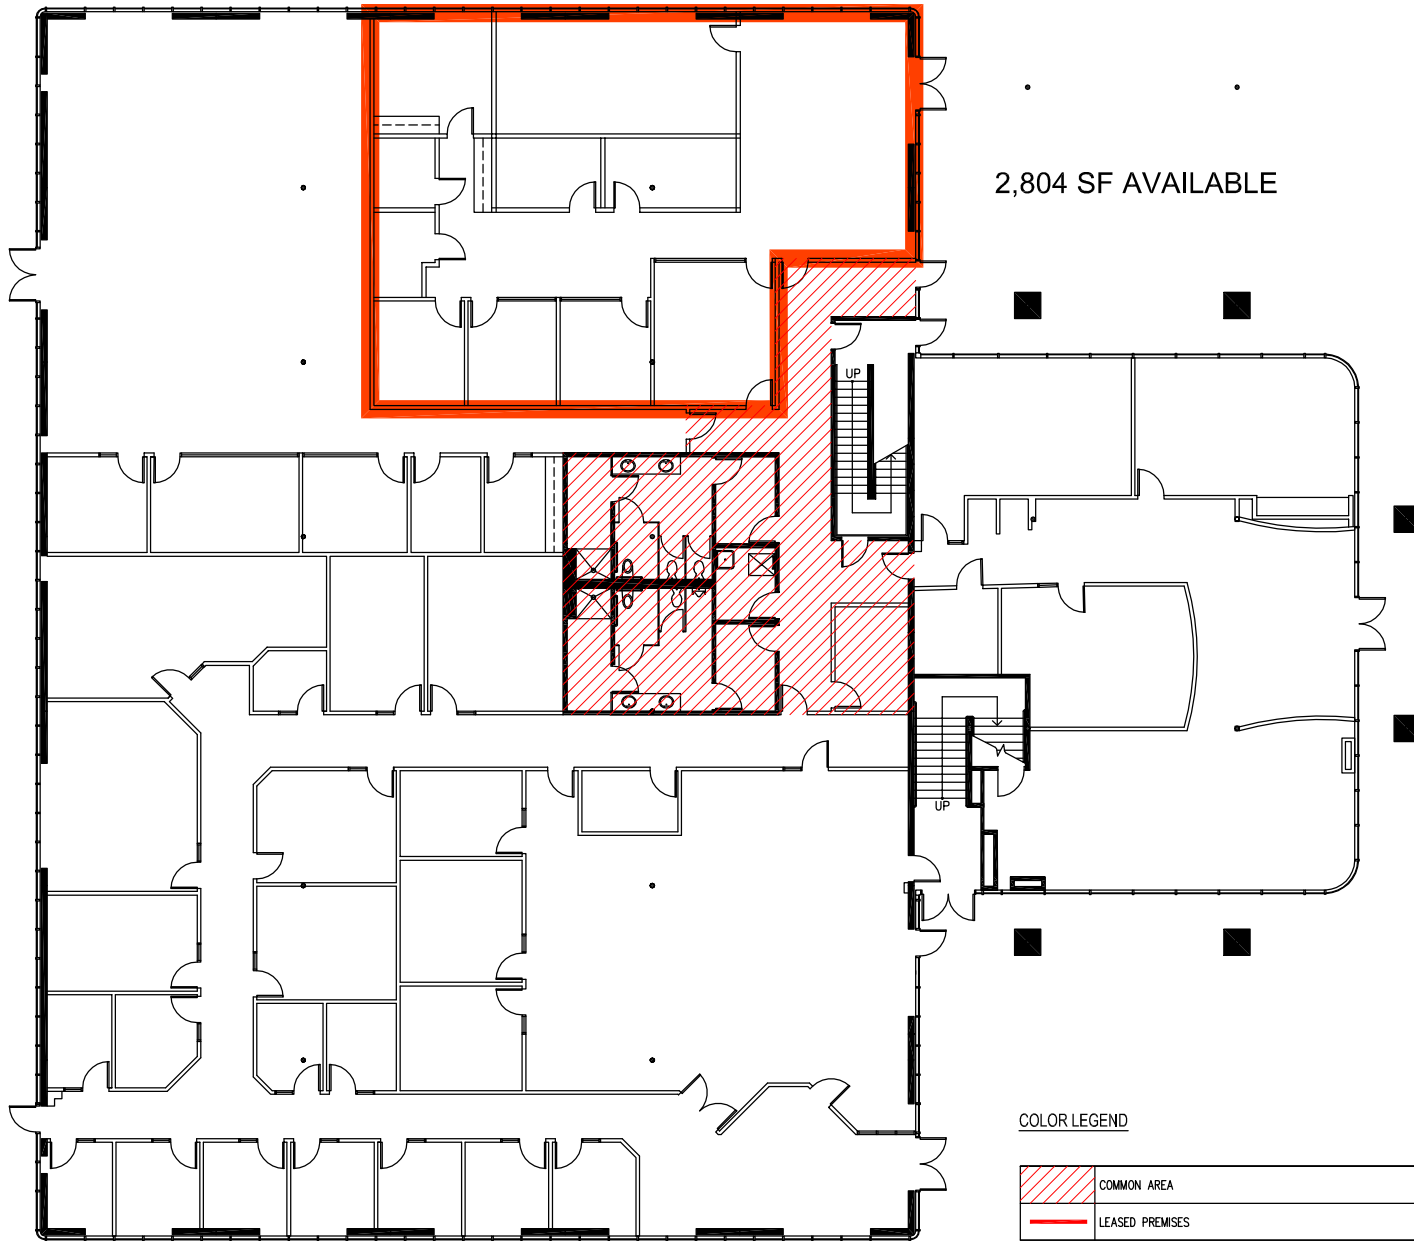

**EXHIBIT B**

Ground Floor  
3430 W. Bayshore #103  
Palo Alto, CA

2,804 SF AVAILABLE

COLOR LEGEND

	COMMON AREA
	LEASED PREMISES

**John Arrillaga**  
Main: 650-618-7000  
Mobile: 415-640-3010

**John Arrillaga Survivor's Trust**  
2450 Watson Court  
Palo Alto, CA 94303  
TEL: 650-618-7000  
FAX: 650-618-7800