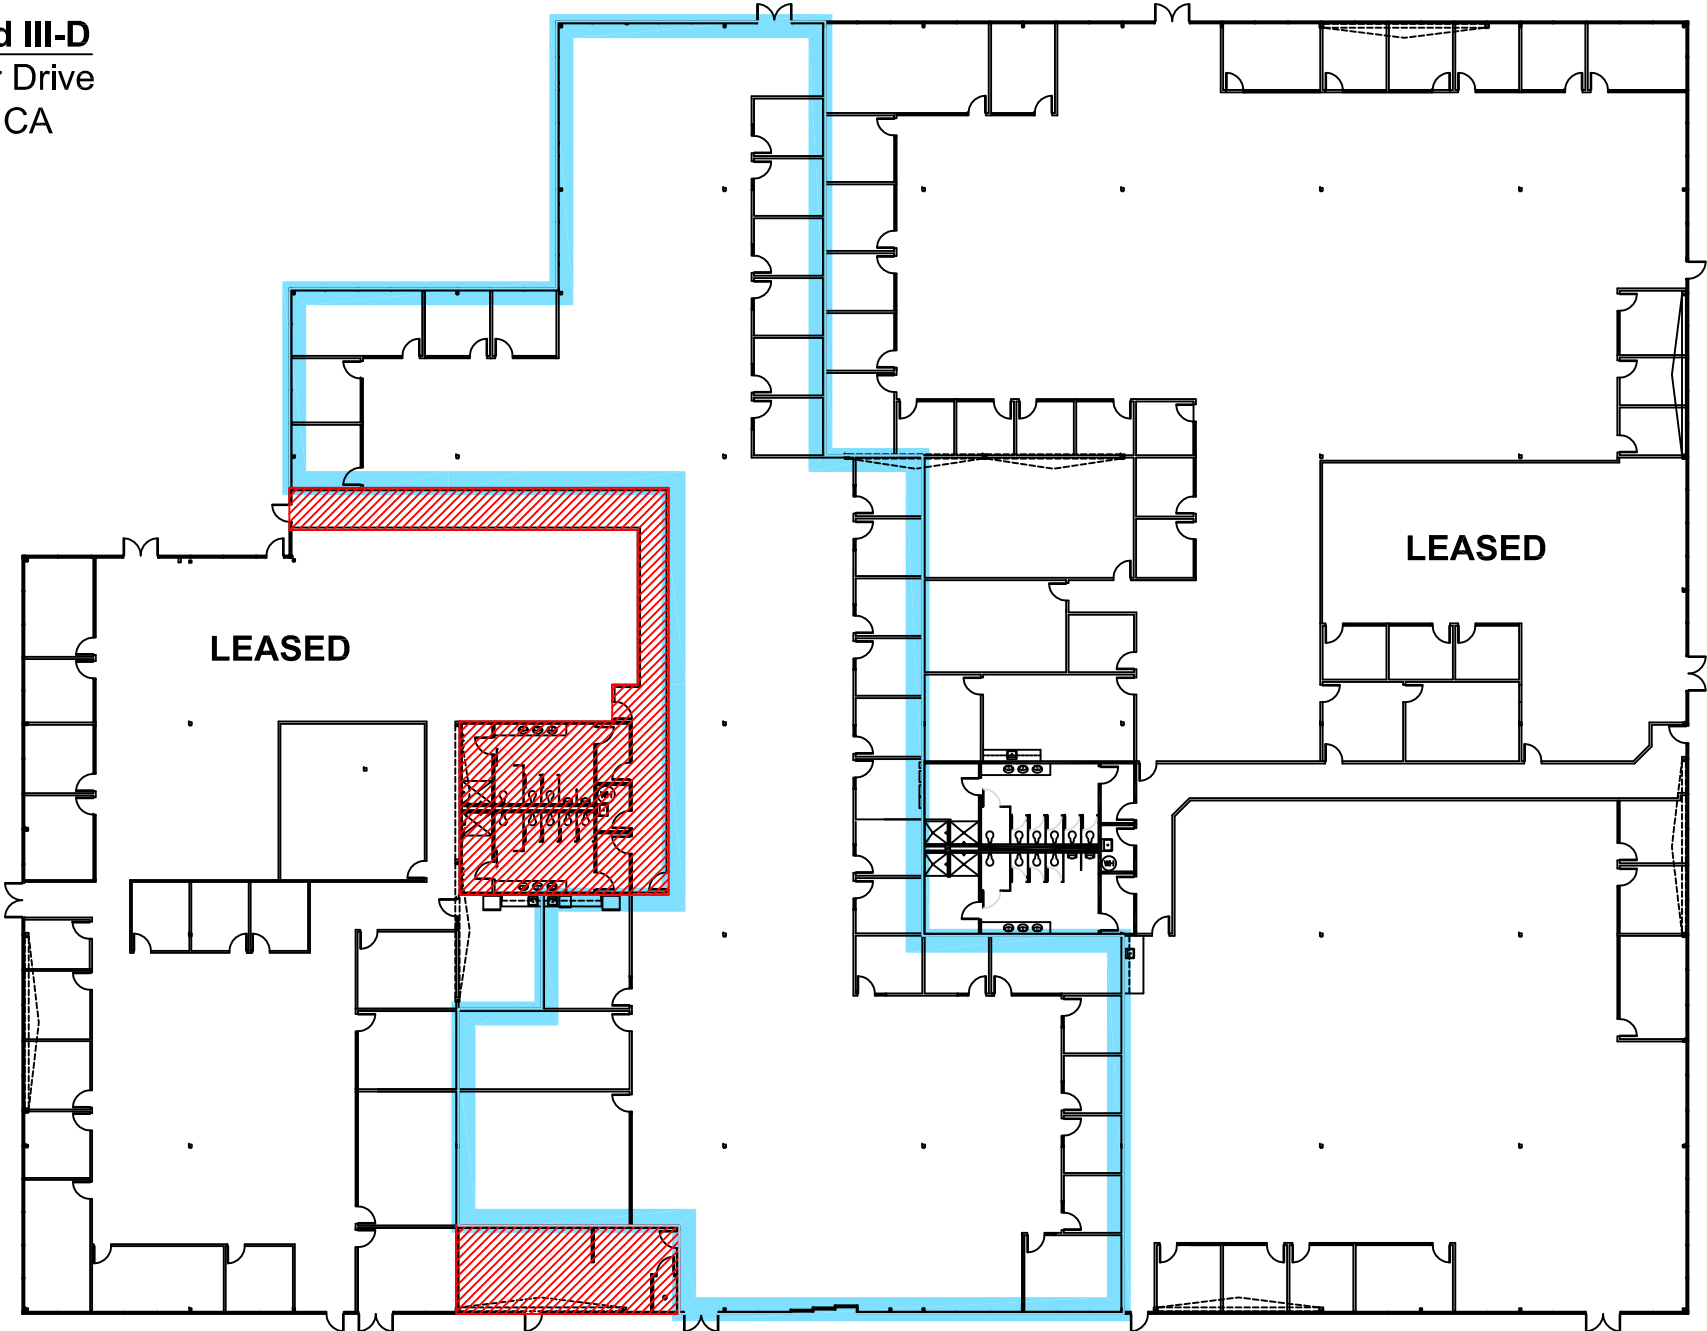

17,167 SF AVAILABLE

Ardenwood III-D
6520 Kaiser Drive
Fremont, CA

John Arrillaga
Main: 650-618-7000
Mobile: 415-640-3010

COLOR CODE LEGEND

	AVAILABLE
	COMMON AREA

Peery/Arrillaga
2450 Watson Court
Palo Alto, CA 94303
TEL (650) 618-7000
FAX (650) 618-7800
www.peery-arrillaga.com

Floor Plan: Ardenwood III-D 6520 Kaiser Drive, Fremont, CA